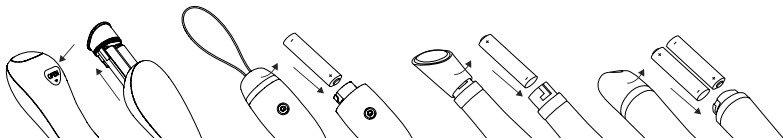

# DELUXE LINE

User Guide

[bswish.com](https://www.bswish.com)

Designed in California

## BATTERY INSERTION

Deluxe Line personal massagers are battery operated. On the outside of the packaging it will state what types of batteries are needed for the personal massager you have chosen. Ensure you have the correct size batteries and then carefully remove the battery compartment cover and slide the batteries into the battery compartment as shown below, then replace the battery compartment cover.

## HOW TO USE YOUR MASSAGER

Deluxe Line massagers are operated via the power button  and the function button  ① Press the power button once. The button with glow red and your massager will turn on. For bullet massagers, press and hold the power button located on the bullet for 3 seconds, a small vibration indicates the bullet is on. ② To explore the 6-functions, simply push the function button, with each press the function will change. For bullet massagers, push the power button on the bullet to change functions, or use the included wireless remote. ③ To turn off the massager push the power button. For bullet massagers, press and hold the power button located on the bullet for 3 seconds.